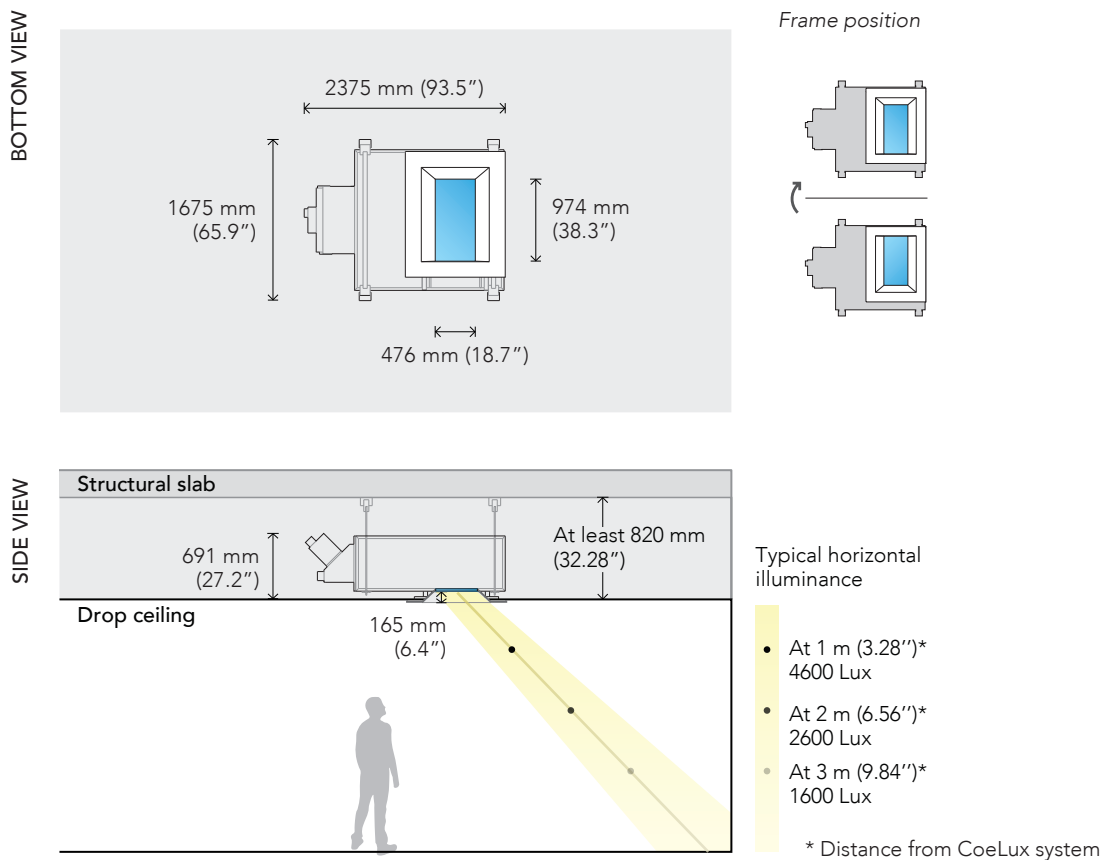

CoeLux® 45 LC

Datasheet / pg 1 of 2

The CoeLux® 45 LC is the smallest option amongst CoeLux® optical systems artificially reproducing the natural light and visual appearance of the sky and the sun through an approx. 0.5 square meter window with a breakthrough opportunity for indoor architecture by creating the sensation of infinite space.

The smallest size of the product allows installations in lower ceiling spaces compared to the CoeLux® 45 HC.

CoeLux® 45 LC is designed for ceiling installation. Warranty period: 2 years.

Technical drawings:

Frame Type:

Recessed (Polyurethane)

Flush (Wood)

CoeLux® 45 LC

Datasheet/ pg 2 of 2

∞ INFINITE SKY

☀ SHINING SUN

Technical informations:

DEVICE DIMENSIONS	2375 x 1675 x 691 mm	93.5 x 65.9 x 27.2"
SKY-LIGHT SIZE	974 x 476 mm	38.3 x 18.7"
WEIGHT	300 kg	660 lb
SUGGESTED AREA FOR A UNIT	Up to 20 m2	215 ft2

Performance informations:

TYPE OF SOURCE	LED not dimmable
POWER INPUT	100-240 V~ 50/60 Hz
MAX POWER CONSUMPTION	300 W
TYPICAL POWER CONSUMPTION	270 W
TOTAL LIGHT OUTPUT	4200 lm
LUMEN MAINTENANCE	LM70 >50000 h