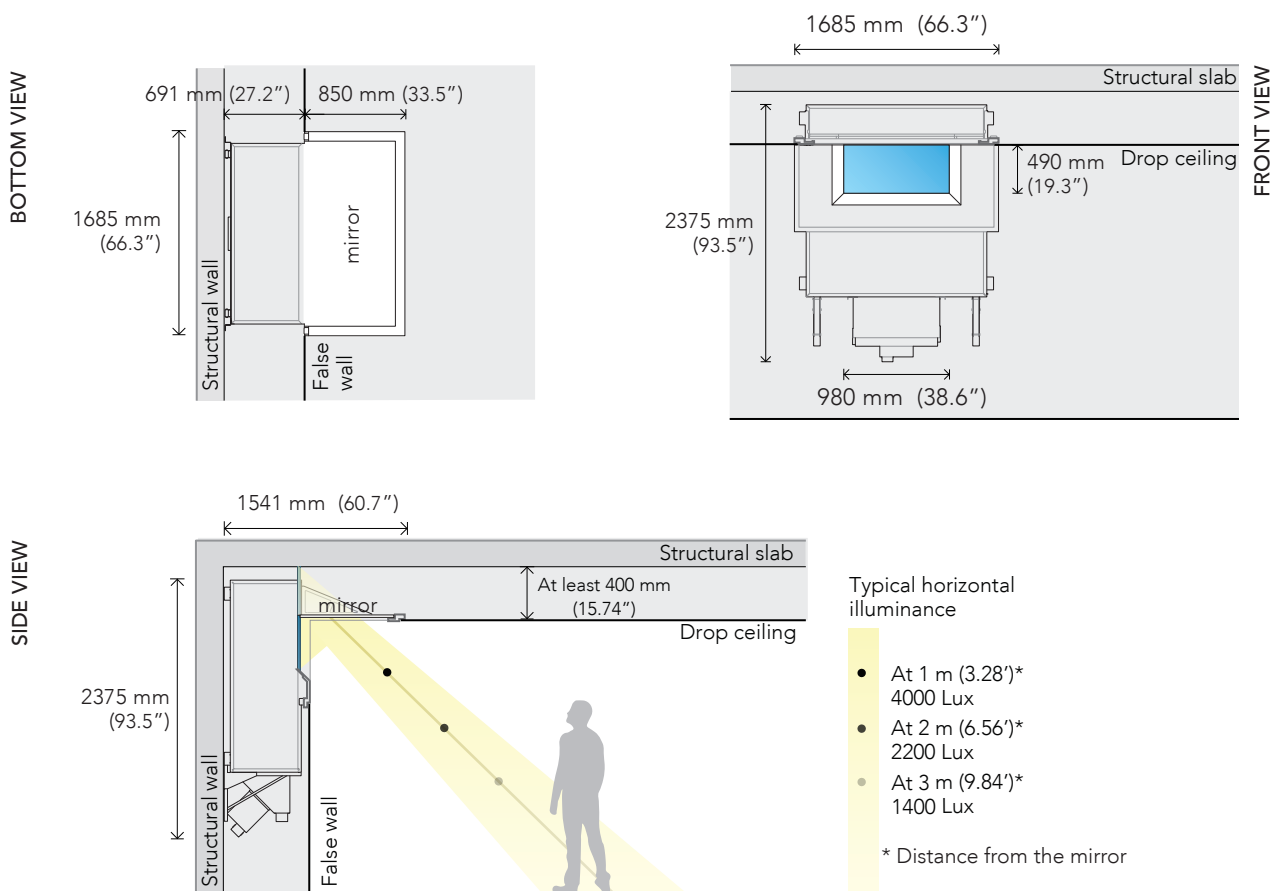

CoeLux® 45 SQ

Datasheet / pg 1 of 2

The CoeLux® 45 SQUARE is designed for an area with a ceiling as low as 2.7 meters or below, and it offers the opportunity to be installed on the wall creating a make-believe square window with an area of approx. 1 square meter, artificially recreating natural light and a view of the sky and the sun, creating the sensation of infinite space. The CoeLux® 45 SQUARE is designed for wall installation.

Warranty period: 2 years.

Technical drawings:

Frame Type: Flush (Wood)

- ∞ INFINITE SKY
- ☀ SHINING SUN

Technical informations:

DEVICE DIMENSIONS	1675 x 691 x 2375 mm	65.9 x 27.2 x 93.5"
OVERALL DIMENSIONS	1685 x 1541 x 2375 mm	66.3 x 60.7 x 93.5"
SKY-LIGHT SIZE (Perceived)	980 x 980 mm	36.8 x 36.8"
WEIGHT	300 kg	660 lb
SUGGESTED AREA FOR A UNIT	Up to 20 m2	215 ft2

Performance informations:

TYPE OF SOURCE	LED not dimmable
POWER INPUT	100-240 V~ 50/60 Hz
MAX POWER CONSUMPTION	300 W
TYPICAL POWER CONSUMPTION	270 W
TOTAL LIGHT OUTPUT	4000 lm
LUMEN MAINTENANCE	LM70 >50000 h