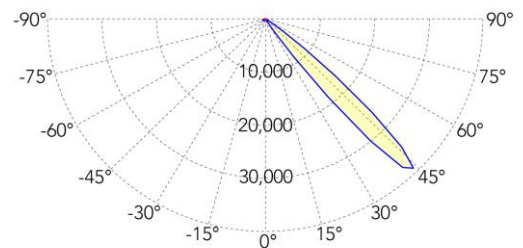

OPTICAL FEATURES

Total Light Output*:	3000 lm
Lumen maintenance (L90B10)*:	> 50000h
LED CRI (Ra) :	> 92
CCT of transmitted beam:	4800K
CCT of the Sky:	> 30000 K

Photometric diagram (simulated .ies .ldt file, without frame): Available

Beam angle:	45°
Divergence (H/V) (without frames, refer to photometric curves)	13° / 18°
Sun appearance:	Visible slightly frosted
Sky appearance:	Clear
Melanopic Ratio (Sky):	1,577
Melanopic Ratio (Sun):	0,822

OPERATING CONDITIONS

Min/max operating temperature:	-10/40°C
Max operating relative humidity (no condensing):	95%
IP grade:	IP20 (IP44 on the sky panel side only)

SHIPPING INFORMATION

_ No. 3 Carton boxes:
1200x500x650 mm / 47.2x19.7x25.6 in - 32 kg / 70.5 lb and
1250x660x185 mm / 49.2x26.0x7.3 in - 10 kg / 22 lb and
1250x660x185 mm / 49.2x26.0x7.3 in - 10 kg / 22 lb
Dimensions and weights may differ depending on packaging and shipping conditions.

CERTIFICATIONS

Certifications:	CCC
Certification code:	CoeLux LS (Serie 2)

PHOTOMETRIC CURVES

Profiles (cd)
— C0 - C180
— C90 - C270

All values marked with an * are rated values.

CoeLux technical sheets and 3D files can be downloaded directly from our website www.coelux.com

The products here presented are covered by patents and patents applications. Details available at www.coelux.com/en/patents/index

CoeLux reserves the right to carry out variations to technical details.