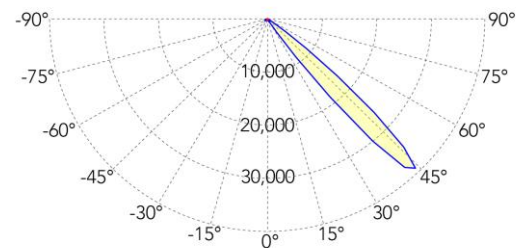

OPTICAL FEATURES

Total Light Output*:	3000 lm
Lumen maintenance (L90B10)*:	> 50000h
LED CRI (Ra) :	> 92
CCT of transmitted beam:	4800K
CCT of the Sky:	> 30000 K

Photometric diagram (simulated .ies .ldt file, without frame): Available

Beam angle:	45°
Divergence (H/V) (without frames, refer to photometric curves)	13° / 18°
Sun appearance:	Visible slightly frosted
Sky appearance:	Clear
Melanopic Ratio (Sky):	1,577
Melanopic Ratio (Sun):	0,822

OPERATING CONDITIONS

Min/max operating temperature:	-10/40°C
Max operating relative humidity (no condensing):	95%
IP grade:	IP20 (IP44 on the sky panel side only)

SHIPPING INFORMATION

_ No. 3 Carton boxes:
1200x500x650 mm / 47.2x19.7x25.6 in - 32 kg / 70.5 lb and
1250x660x185 mm / 49.2x26.0x7.3 in - 10 kg / 22 lb and
1250x660x185 mm / 49.2x26.0x7.3 in - 10 kg / 22 lb
Dimensions and weights may differ depending on packaging and shipping conditions.

CERTIFICATIONS

Certifications:	CCC
Certification code:	CoeLux LS (Serie 2)

PHOTOMETRIC CURVES

Profiles (cd)
— C0 - C180
— C90 - C270

All values marked with an * are rated values.

CoeLux technical sheets and 3D files can be downloaded directly from our website www.coelux.com

The products here presented are covered by patents and patents applications. Details available at www.coelux.com/en/patents/index

CoeLux reserves the right to carry out variations to technical details.