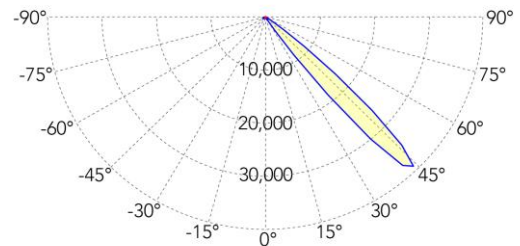

CERTIFICATIONS

Certifications:	CE, CB, PSE
Certification code:	CoeLux LS (Serie 2)

OPTICAL FEATURES

Total Light Output*:	3300 lm
Lumen maintenance (L90B10)*:	> 50000h
LED CRI (Ra) :	> 92
CCT of transmitted beam:	4800K
CCT of the Sky:	> 30000 K

Photometric diagram (simulated .ies .ldt file, without frame): Available

Beam angle:	45°
Divergence (H/V) (without frames, refer to photometric curves)	13° / 18°
Sun appearance:	Visible slightly frosted
Sky appearance:	Clear
Melanopic Ratio (Sky):	1,577
Melanopic Ratio (Sun):	0,822

OPERATING CONDITIONS

Min/max operating temperature:	-10/40°C
Max operating relative humidity (no condensing):	95%
IP grade:	IP20 (IP44 on the sky panel side only)

SHIPPING INFORMATION

_ No. 3 Carton boxes:
1200x500x650 mm / 47.2x19.7x25.6 in - 32 kg / 70.5 lb and
1250x660x185 mm / 49.2x26.0x7.3 in - 10 kg / 22 lb and
1250x660x185 mm / 49.2x26.0x7.3 in - 10 kg / 22 lb
Dimensions and weights may differ depending on packaging and shipping conditions.

PHOTOMETRIC CURVES

Profiles (cd)
— C0 - C180
— C90 - C270

All values marked with an * are rated values.

CoeLux technical sheets and 3D files can be downloaded directly from our website www.coelux.com

The products here presented are covered by patents and patents applications. Details available at www.coelux.com/en/patents/index

CoeLux reserves the right to carry out variations to technical details.