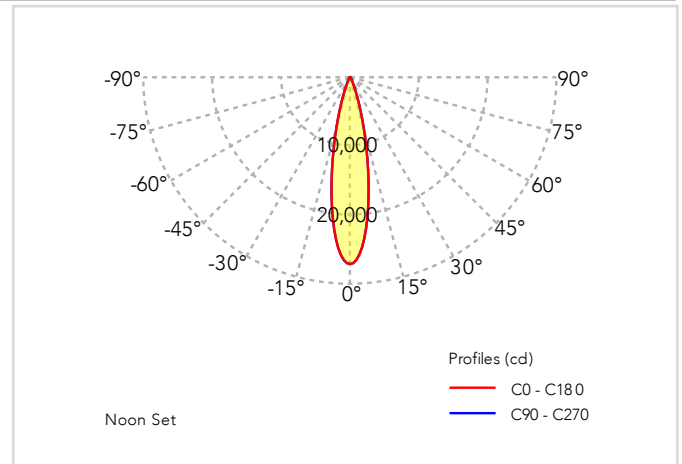

DESCRIPTION

CoeLux HT25 is a recessed ceiling system that artificially reproduces natural light from the sky and the sun. It includes a LED light source, optical components and a CoeLux Smart Sky panel, all housed in a metal structure. Skylight dimensions: 1070 x 520 mm (42.1 x 20.4 in). Appearance of the sun: visible, slightly frosted. Beam direction: zenith. Appearance of the sky: clear. Frame: included (mandatory for optimal yield). It may also be mounted on normally inflammable surfaces. Inspection hatch: not required. It is recommended to position the power supplies and the Smart Sky driver remotely.

CERTIFICATIONS

Certifications:	CE, CB, UL Ongoing
Certification code:	CoeLux HT25 SS
Warranty:	2 years

OPTICAL FEATURES

Total Light Output:	5300 lm (noon) - 4500 lm (sunset)
Lumen maintenance(L90B10):	> 50000 h
LED CRI (Ra)	> 92
CCT of transmitted beam (noon):	5500 K
CCT of the Sky (noon):	> 10000 K
CCT of transmitted beam (sunset):	3100 K
CCT of the Sky (sunset):	9000 K
Photometric diagram (simulated .ies .ldt file, without frame):	Available
Beam angle:	Zenith
Divergence-FWHM (H/V)(without frames, refer to photometric curves):	23°/23°
Sun appearance:	Visible slightly frosted
Sky appearance:	Clear
Melanopic Ratio (Sky):	1.49 (noon) - 1.21 (sunset)
Melanopic Ratio (Sun):	0.94 (noon) - 0.54 (sunset)

PHOTOMETRIC CURVES

OPERATING CONDITIONS

Min/max operating temperature:	-10 / 40 °C
Max operating relative humidity (no condensing):	95%
IP grade:	IP20

SHIPPING INFORMATION

- 1 Wooden Box:
1270 x 725 x h545 mm / 50 x 28.5 x h21.4 in
95 kg / 198.4 lb

ACCESSORIES

- 75-00055-01: CBU-A2D - Casambi wireless control unit configured for CoeLux HT SmartSky DALI
- 75-00056-01: CBU-A2D - Casambi wireless control unit configured for CoeLux HT SmartSky 0-10V
- 75-00057-01: Casambi Xpress - Casambi wireless Keypad user interface - White
- 75-00058-01: Casambi Xpress - Casambi wireless Keypad user interface - Black
- 38-00070-01: extension cord for Smart Sky - 5 m
- 38-00071-01: 3-way Distributor for Smart Sky

NOTES

1) Please note that there are two Order codes for this product. Select the Order code that best suits your needs: HT25MI-SSND-DAL-A-01 (DALI) and HT25MI-SSND-010-A-01 (0-10 V).
2) The power supply and the Smart Sky driver must be purchased separately, make sure you order them. The Order codes are indicated in the section ELECTRICAL FEATURES (Power supply) of this datasheet.
3) A Smart Sky driver operates up to 2 products through the use of a Distributor (order code 38-00071-01). One Smart Sky Distributor can be connected to maximum 3 products.
4) In order to ensure an easier maintenance, it is suggested to position the power supply and the Smart Sky driver remotely.