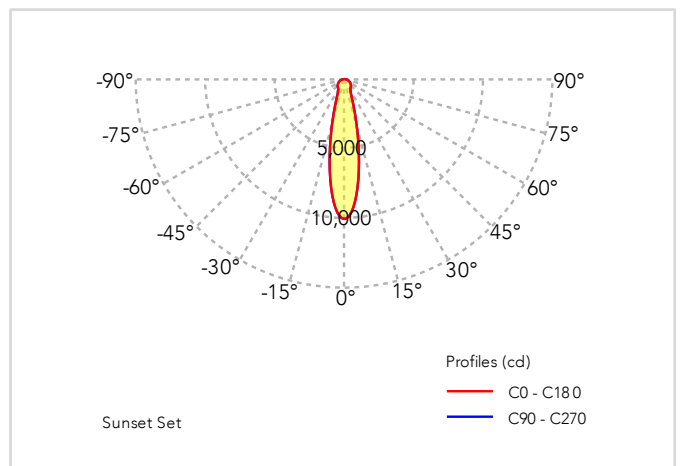

DESCRIPTION

CoeLux HT25 is a recessed ceiling system that artificially reproduces natural light from the sky and the sun. It includes a LED light source, optical components and a CoeLux Smart Sky panel, all housed in a metal structure. Skylight dimensions: 1070 x 520 mm (42.1 x 20.4 in). Appearance of the sun: visible, slightly frosted. Beam direction: zenith. Appearance of the sky: clear. Frame: included (mandatory for optimal yield). It may also be mounted on normally inflammable surfaces. Inspection hatch: not required. It is recommended to position the power supplies and the Smart Sky driver remotely.

CERTIFICATIONS

Certifications:	CE, CB, UL Ongoing
Certification code:	CoeLux HT25 SS
Warranty:	2 years

OPTICAL FEATURES

Total Light Output:	5300 lm (noon) - 4500 lm (sunset)
Lumen maintenance(L90B10):	> 50000 h
LED CRI (Ra)	> 92
CCT of transmitted beam (noon):	5500 K
CCT of the Sky (noon):	> 10000 K
CCT of transmitted beam (sunset):	3100 K
CCT of the Sky (sunset):	9000 K
Photometric diagram (simulated .ies .ldt file, without frame):	Available
Beam angle:	Zenith
Divergence-FWHM (H/V)(without frames, refer to photometric curves):	23°/23°
Sun appearance:	Visible slightly frosted
Sky appearance:	Clear
Melanopic Ratio (Sky):	1.49 (noon) - 1.21 (sunset)
Melanopic Ratio (Sun):	0.94 (noon) - 0.54 (sunset)

PHOTOMETRIC CURVES

OPERATING CONDITIONS

Min/max operating temperature:	-10 / 40 °C
Max operating relative humidity (no condensing):	95%
IP grade:	IP20

SHIPPING INFORMATION

- 1 Wooden Box:
1270 x 725 x h545 mm / 50 x 28.5 x h21.4 in
95 kg / 198.4 lb

ACCESSORIES

- 75-00055-01: CBU-A2D - Casambi wireless control unit configured for CoeLux HT SmartSky DALI
- 75-00056-01: CBU-A2D - Casambi wireless control unit configured for CoeLux HT SmartSky 0-10V
- 75-00057-01: Casambi Xpress - Casambi wireless Keypad user interface - White
- 75-00058-01: Casambi Xpress - Casambi wireless Keypad user interface - Black
- 38-00070-01: extension cord for Smart Sky - 5 m
- 38-00071-01: 3-way Distributor for Smart Sky

NOTES

1) Please note that there are two Order codes for this product. Select the Order code that best suits your needs: HT25MI-SSND-DAL-A-01 (DALI) and HT25MI-SSND-010-A-01 (0-10 V).
2) The power supply and the Smart Sky driver must be purchased separately, make sure you order them. The Order codes are indicated in the section ELECTRICAL FEATURES (Power supply) of this datasheet.
3) A Smart Sky driver operates up to 2 products through the use of a Distributor (order code 38-00071-01). One Smart Sky Distributor can be connected to maximum 3 products.
4) In order to ensure an easier maintenance, it is suggested to position the power supply and the Smart Sky driver remotely.