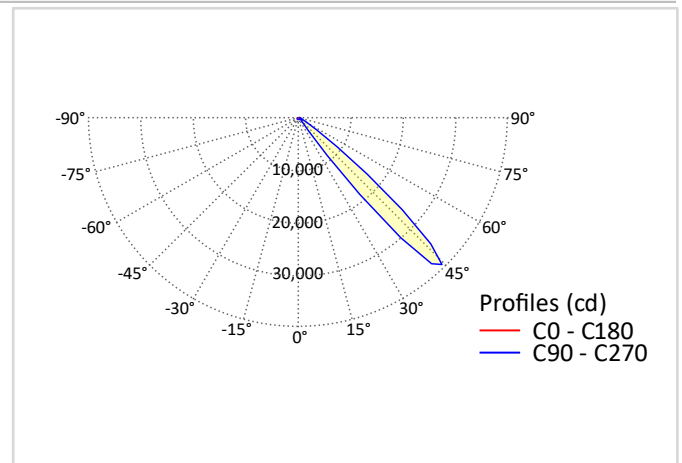

DESCRIPTION

Coelux® LS Array is a recessed ceiling system that artificially reproduces natural light from the sky and the sun. It includes an LED light source, optical components and a Coelux® panel, all housed in a plastic structure. Skylight dimensions: (498 + 498) x 295 mm | (19.6 + 19.6) x 11.6 in. Appearance of the sun: visible, slightly frosted. Beam direction: 45°. Appearance of the sky: clear. Frame: included (mandatory for optimal yield), matte. It may also be mounted on normally inflammable surfaces. Inspection hatch: not required.

CERTIFICATIONS

Certifications:	KC ongoing
Certification code:	Coelux LS (Serie 2)
Warranty:	2 years

OPTICAL FEATURES

Total Light Output:	3000 lm
Lumen maintenance(L90B10):	> 50000 h
LED CRI (Ra)	> 92
CCT of transmitted beam:	4800 K
CCT of the Sky:	> 30000 K
Photometric diagram (simulated .ies .ldt file, without frame):	Available
Beam angle:	45°
Divergence- FWHM (H/V)(without frames, refer to photometric curves):	13° / 18°
Sun appearance:	Visible slightly frosted
Sky appearance:	Clear
Melanopic Ratio (Sky):	1,577
Melanopic Ratio (Sun):	0,822

PHOTOMETRIC CURVES

OPERATING CONDITIONS

Min/max operating temperature:	-10/40°C
Max operating relative humidity (no condensing):	95%
IP grade:	IP20 (IP44 on the sky panel side only)

SHIPPING INFORMATION

_ No. 3 Carton boxes:
1200x500x650 mm / 47.2x19.7x25.6 in - 32 kg / 70.5 lb and
1250x660x185 mm / 49.2x26.0x7.3 in - 10 kg / 22 lb
Dimensions and weights may differ depending on packaging and shipping conditions.

ACCESSORIES

- 75-00063-01: CBU-A2D - Casambi wireless control unit configured for Coelux LS Classic DALI
- 75-00064-01: CBU-A2D - Casambi wireless control unit configured for Coelux LS Classic 0-10V

NOTES

Coelux technical sheets and 3D files can be downloaded directly from our website www.coelux.com
The products here presented are covered by patents and patent applications.
Details available at www.coelux.com/en/patents/index Coelux reserves the right to carry out variations to technical details.