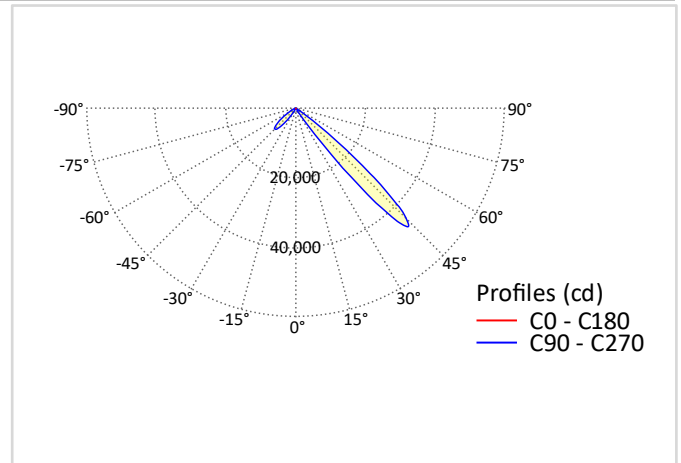

DESCRIPTION

Coelux® LS Ice is a recessed ceiling* system that artificially reproduces natural light from the sky and the sun. It includes an LED light source, optical components and a Sky panel, all housed in a plastic structure. Skylight dimensions: 1086 x 295 mm (42.8 x 11.6 in). Appearance of the sun: visible, slightly frosted. Beam direction: 45°. Appearance of the sky: clear. Frame: included (mandatory for optimal yield), reflective. It may also be mounted on normally inflammable surfaces. Inspection hatch: not required.

CERTIFICATIONS

Certifications:	CCC
Certification code:	Coelux LS (Serie 2)
Warranty:	2 years

OPTICAL FEATURES

Total Light Output:	4300 lm
Lumen maintenance(L90B10):	> 50000 h
LED CRI (Ra)	> 92
CCT of transmitted beam:	4800 K
CCT of the Sky:	> 30000 K
Photometric diagram (simulated .ies .ldt file, without frame):	Available
Beam angle:	45°
Divergence- FWHM (H/V)(without frames, refer to photometric curves):	13° / 18°
Sun appearance:	Visible slightly frosted
Sky appearance:	Clear
Melanopic Ratio (Sky):	1,607
Melanopic Ratio (Sun):	0,807

PHOTOMETRIC CURVES

OPERATING CONDITIONS

Min/max operating temperature:	-10/40°C
Max operating relative humidity (no condensing):	95%
IP grade:	IP20 (IP44 only for the sky pannel)

SHIPPING INFORMATION

_ No. 3 Carton boxes:
1200x500x650 mm / 47.2x19.7x25.6 in - 32 kg / 70.5 lb and
1250x660x185 mm / 49.2x26.0x7.3 in - 10 kg / 22 lb
Dimensions and weights may differ depending on packaging and shipping conditions.

ACCESSORIES

- 75-00063-01: CBU-A2D - Casambi wireless control unit configured for Coelux LS Classic DALI
- 75-00064-01: CBU-A2D - Casambi wireless control unit configured for Coelux LS Classic 0-10V

NOTES

Coelux technical sheets and 3D files can be downloaded directly from our website www.coelux.com
The products here presented are covered by patents and patent applications.
Details available at www.coelux.com/en/patents/index Coelux reserves the right to carry out variations to technical details.