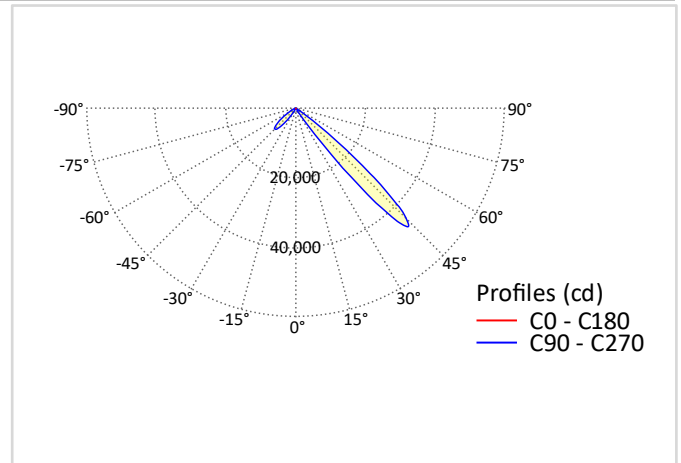

DESCRIPTION

Coelux® LS Ice is a recessed ceiling* system that artificially reproduces natural light from the sky and the sun. It includes an LED light source, optical components and a Sky panel, all housed in a plastic structure. Skylight dimensions: 1086 x 295 mm (42.8 x 11.6 in). Appearance of the sun: visible, slightly frosted. Beam direction: 45°. Appearance of the sky: clear. Frame: included (mandatory for optimal yield), reflective. It may also be mounted on normally inflammable surfaces. Inspection hatch: not required.

CERTIFICATIONS

Certifications:	CE, CB, PSE
Certification code:	Coelux LS (Serie 2)
Warranty:	2 years

OPTICAL FEATURES

Total Light Output:	4300 lm
Lumen maintenance(L90B10):	> 50000 h
LED CRI (Ra)	> 92
CCT of transmitted beam:	4800 K
CCT of the Sky:	> 30000 K
Photometric diagram (simulated .ies .ldt file, without frame):	Available
Beam angle:	45°
Divergence- FWHM (H/V)(without frames, refer to photometric curves):	13° / 18°
Sun appearance:	Visible slightly frosted
Sky appearance:	Clear
Melanopic Ratio (Sky):	1,607
Melanopic Ratio (Sun):	0,807

PHOTOMETRIC CURVES

OPERATING CONDITIONS

Min/max operating temperature:	-10/40°C
Max operating relative humidity (no condensing):	95%
IP grade:	IP20 (IP44 only for the sky pannel)

SHIPPING INFORMATION

_ No. 3 Carton boxes:
1200x500x650 mm / 47.2x19.7x25.6 in - 32 kg / 70.5 lb and
1250x660x185 mm / 49.2x26.0x7.3 in - 10 kg / 22 lb
Dimensions and weights may differ depending on packaging and shipping conditions.

ACCESSORIES

- 75-00063-01: CBU-A2D - Casambi wireless control unit configured for Coelux LS Classic DALI
- 75-00064-01: CBU-A2D - Casambi wireless control unit configured for Coelux LS Classic 0-10V

NOTES

Coelux technical sheets and 3D files can be downloaded directly from our website www.coelux.com
The products here presented are covered by patents and patent applications.
Details available at www.coelux.com/en/patents/index Coelux reserves the right to carry out variations to technical details.