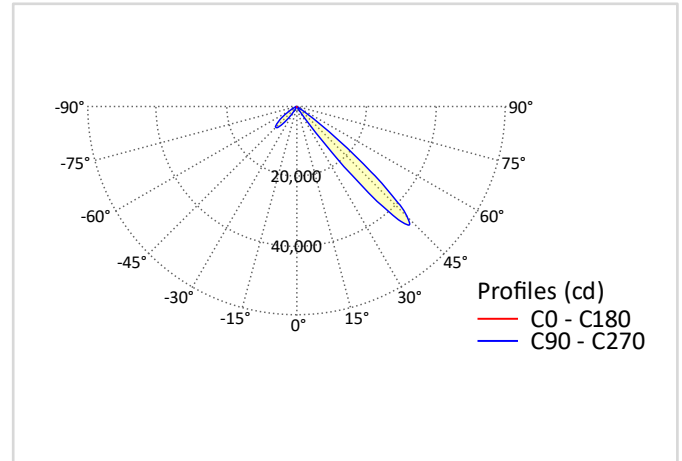

DESCRIPTION

Coelux® LS Matte is a recessed ceiling system that artificially reproduces natural light from the sky and the sun. It includes an LED light source, optical components and a Coelux® panel, all housed in a plastic structure. Skylight dimensions: 1086 x 295 mm (42.8 x 11.6 in). Appearance of the sun: visible, slightly frosted. Beam direction: 45°. Appearance of the sky: clear. Frame: included (mandatory for optimal yield), matte. It may also be mounted on normally inflammable surfaces. Inspection hatch: not required.

CERTIFICATIONS

Certifications:	UL, FCC
Certification code:	Coelux LS
Warranty:	2 years

OPTICAL FEATURES

Total Light Output:	4300 lm
Lumen maintenance(L90B10):	> 50000 h
LED CRI (Ra)	> 92
CCT of transmitted beam:	4800 K
CCT of the Sky:	> 30000 K
Photometric diagram (simulated .ies .ldt file, without frame):	Available
Beam angle:	45°
Divergence-FWHM (H/V)(without frames, refer to photometric curves):	13° / 18°
Sun appearance:	Visible slightly frosted
Sky appearance:	Clear
Melanopic Ratio (Sky):	1,577
Melanopic Ratio (Sun):	0,822

PHOTOMETRIC CURVES

OPERATING CONDITIONS

Min/max operating temperature:	-10/40°C
Max operating relative humidity (no condensing):	95%
IP grade:	IP20 (IP44 on the sky panel side only)

SHIPPING INFORMATION

_ No. 3 Carton boxes:
1200x500x650 mm / 47.2x19.7x25.6 in - 32 kg / 70.5 lb and
1250x660x185 mm / 49.2x26.0x7.3 in - 10 kg / 22 lb
Dimensions and weights may differ depending on packaging and shipping conditions.

ACCESSORIES

- 75-00063-01: CBU-A2D - Casambi wireless control unit configured for Coelux LS Classic DALI

- 75-00064-01: CBU-A2D - Casambi wireless control unit configured for Coelux LS Classic 0-10V

NOTES