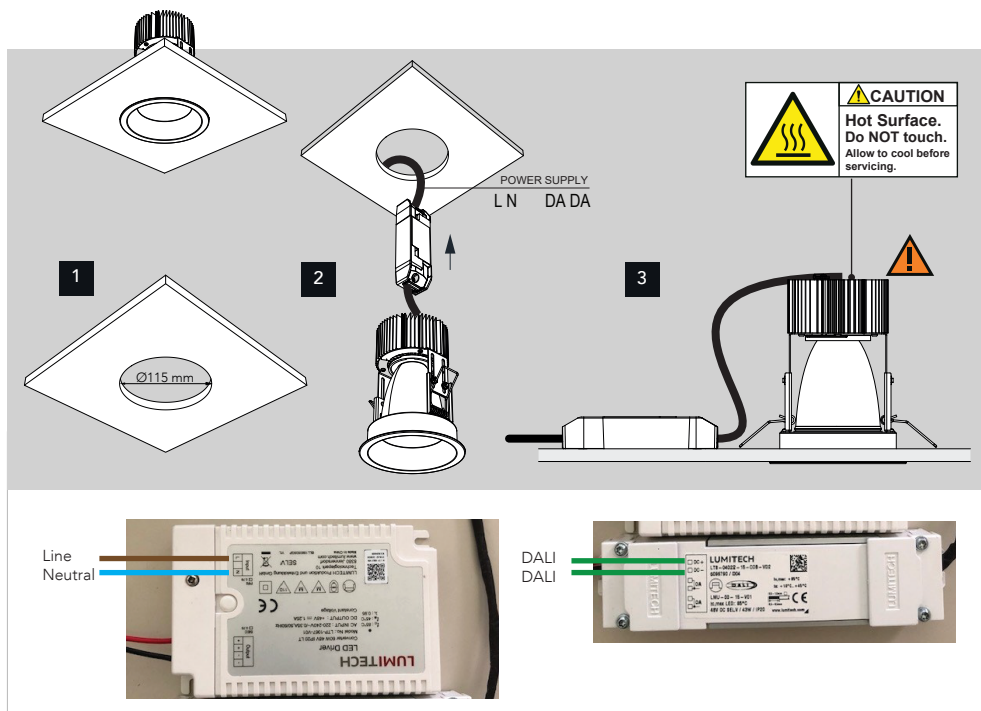

The CoeLux Sky Spot is a compact downlight system that reproduces natural lighting using patented CoeLux® technology. It includes a Tunable white LED light source, optical components and a CoeLux panel. The light emission is divided into sunlight (on average 85% of the total luminous flux) and sky light (on average 15% of the total luminous flux).

ELECTRICAL FEATURES

Type of source:	Tunable white LED
Light output control:	Dimmable by DALI
Light output range:	0.4-100%
Max power consumption:	50 W (3000 K) - 40 W (6500 K)
Power supply units:	Not included
Lumen maintenance(L90B10):	> 50000 h

CERTIFICATIONS AND WARRANTY

Certifications:	CE
Warranty:	5 years

OPTICAL FEATURES

Total Light Output:	1600 lm (6500 K)
TUNABLE CCT range:	1800 K - 16000 K
Melanopic Ratio Ultra Warm:	Sky 0.39 / Sun 0.23
Melanopic Ratio Bluish White:	Sky 1.70 / Sun 0.88
LED CRI (Ra):	90
Photometric diagram:	.ies .ldt file available
Beam angle:	Zenith
Divergence (FWTM):	2x30°
Suggested CCT of transmitted beam:	4600 K (Noon) / 2600 K (Sunset)
	> 15000 K (Noon) / 4300 K (Sunset)
	6500 K (Noon) / 3000 K (Sunset)
	Melanopic Ratio Noon State: Sky 1.42 / Sun 0.77
Melanopic Ratio Sunset State: Sky 0.77 / Sun 0.43	

MOUNTING SEQUENCE

ATTENTION

Switch-off the power supply before any installation and maintenance operations.

FEATURES AND MEANING OF THE SYMBOLS SHOWN ON THE LABEL:

According to EN 60598-1, EN 60598-2-1

IP20 Protection against entry of objects larger than Ø 12mm