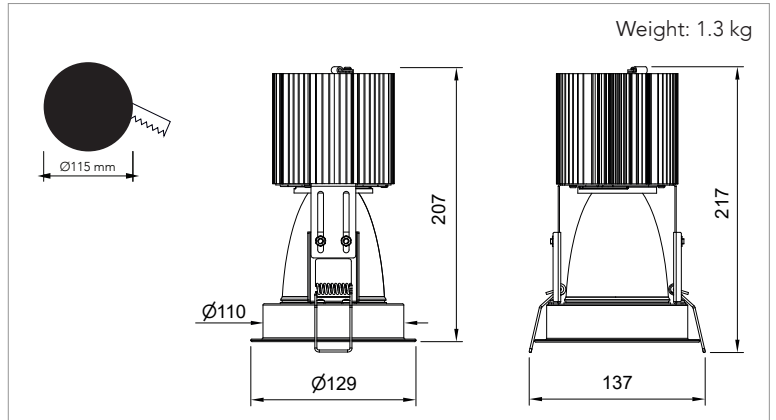

The CoeLux Sky Spot is a compact downlight system that reproduces natural lighting using patented CoeLux® technology. It includes a Tunable white LED light source, optical components and a CoeLux panel. The light emission is divided into sunlight (on average 85% of the total luminous flux) and sky light (on average 15% of the total luminous flux).

ELECTRICAL FEATURES

Type of source:	Tunable white LED
Light output control:	Dimmable by DALI
Light output range:	0.4-100%
Max power consumption:	50 W (3000 K) - 40 W (6500 K)
Power supply units:	Not included
Lumen maintenance(L90B10):	> 50000 h

CERTIFICATIONS AND WARRANTY

Certifications:	CE
Warranty:	5 years

OPTICAL FEATURES

Total Light Output:	1600 lm (6500 K)
TUNABLE CCT range:	1800 K - 16000 K
Melanopic Ratio Ultra Warm:	Sky 0.39 / Sun 0.23
Melanopic Ratio Bluish White:	Sky 1.70 / Sun 0.88
LED CRI (Ra):	90
Photometric diagram:	.ies .ldt file available
Beam angle:	Zenith
Divergence (FWTM):	2x30°
Suggested CCT of transmitted beam:	4600 K (Noon) / 2600 K (Sunset)
	> 15000 K (Noon) / 4300 K (Sunset)
	6500 K (Noon) / 3000 K (Sunset)
	Melanopic Ratio Noon State: Sky 1.42 / Sun 0.77
Melanopic Ratio Sunset State: Sky 0.77 / Sun 0.43	

MOUNTING INSTRUCTIONS

These assembly instructions must be given to end users for correct maintenance. The appliance must not be tampered with or transformed and it must be installed and used as supplied and in compliance with the National Rules on Installations. Any non-compliant installations will invalidate all forms of guarantee. THE COMPANY CANNOT BE HELD RESPONSIBLE FOR DAMAGE CAUSED BY INCORRECT ASSEMBLY.