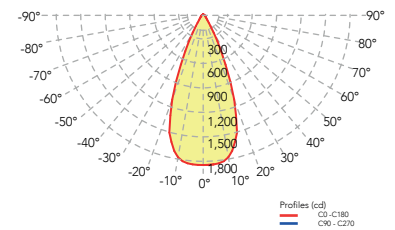

ELECTRICAL FEATURES

Type of source:	Tunable white LED
Light output control:	Dimmable by DALI
Light output range:	0.4-100%
Max power consumption:	50 W (3000 K) - 40 W (6500 K)
Power supply units:	Not included
Lumen maintenance(L90B10):	> 50000 h

CERTIFICATIONS AND WARRANTY

Certifications:	CE
Warranty:	5 years

OPTICAL FEATURES

Total Light Output:	1600 lm (6500 K)
TUNABLE CCT range:	1800 K - 16000 K
Melanopic Ratio Ultra Warm:	Sky 0.39 / Sun 0.23
Melanopic Ratio Bluish White:	Sky 1.70 / Sun 0.88
LED CRI (Ra):	90
Photometric diagram:	.ies .ldt file available
Beam angle:	Zenith
Divergence (FWTM):	2x30°
Suggested CCT of transmitted beam:	4600 K (Noon) / 2600 K (Sunset)
	> 15000 K (Noon) / 4300 K (Sunset)
	6500 K (Noon) / 3000 K (Sunset)
	Melanopic Ratio Noon State: Sky 1.42 / Sun 0.77
Melanopic Ratio Sunset State: Sky 0.77 / Sun 0.43	